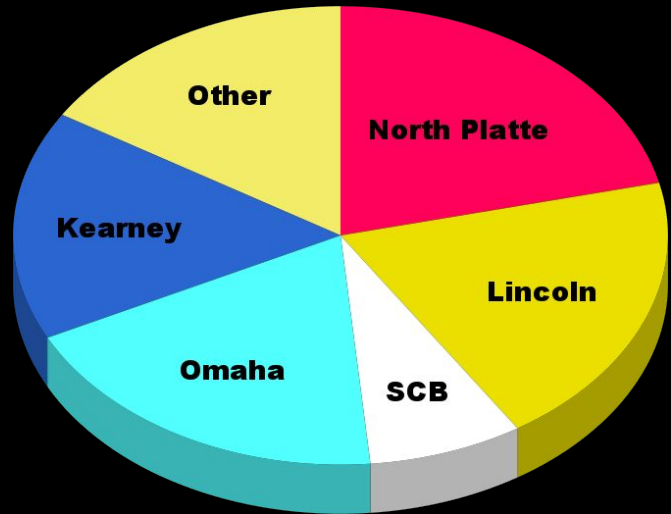

**HOST SITES - 5**

(Scottsbluff, North Platte, Lincoln, Omaha & Kearney)

**TEACHING ARTISTS - 6**

(online: 3, in person: 2, both: 1)

**INTERNS - 7**

**TEACHING ARTISTS & INTERNS FROM MARGINALIZED COMMUNITIES - 100%**

**BIPOC - 83%**

**TOTAL PARTICIPANTS - 115**

**AGES - 61 to 4 years**

(6-12yrs: 64, 13-18yrs: 45, 19yrs+: 6)

**GENDER - 40% Female, 55.7% Male, 4.3% Non-binary**

**TOTAL SCHOLARSHIPS - 21**

# GEOGRAPHICAL REACH

## NEBRASKA BREAKDOWN BY CITY